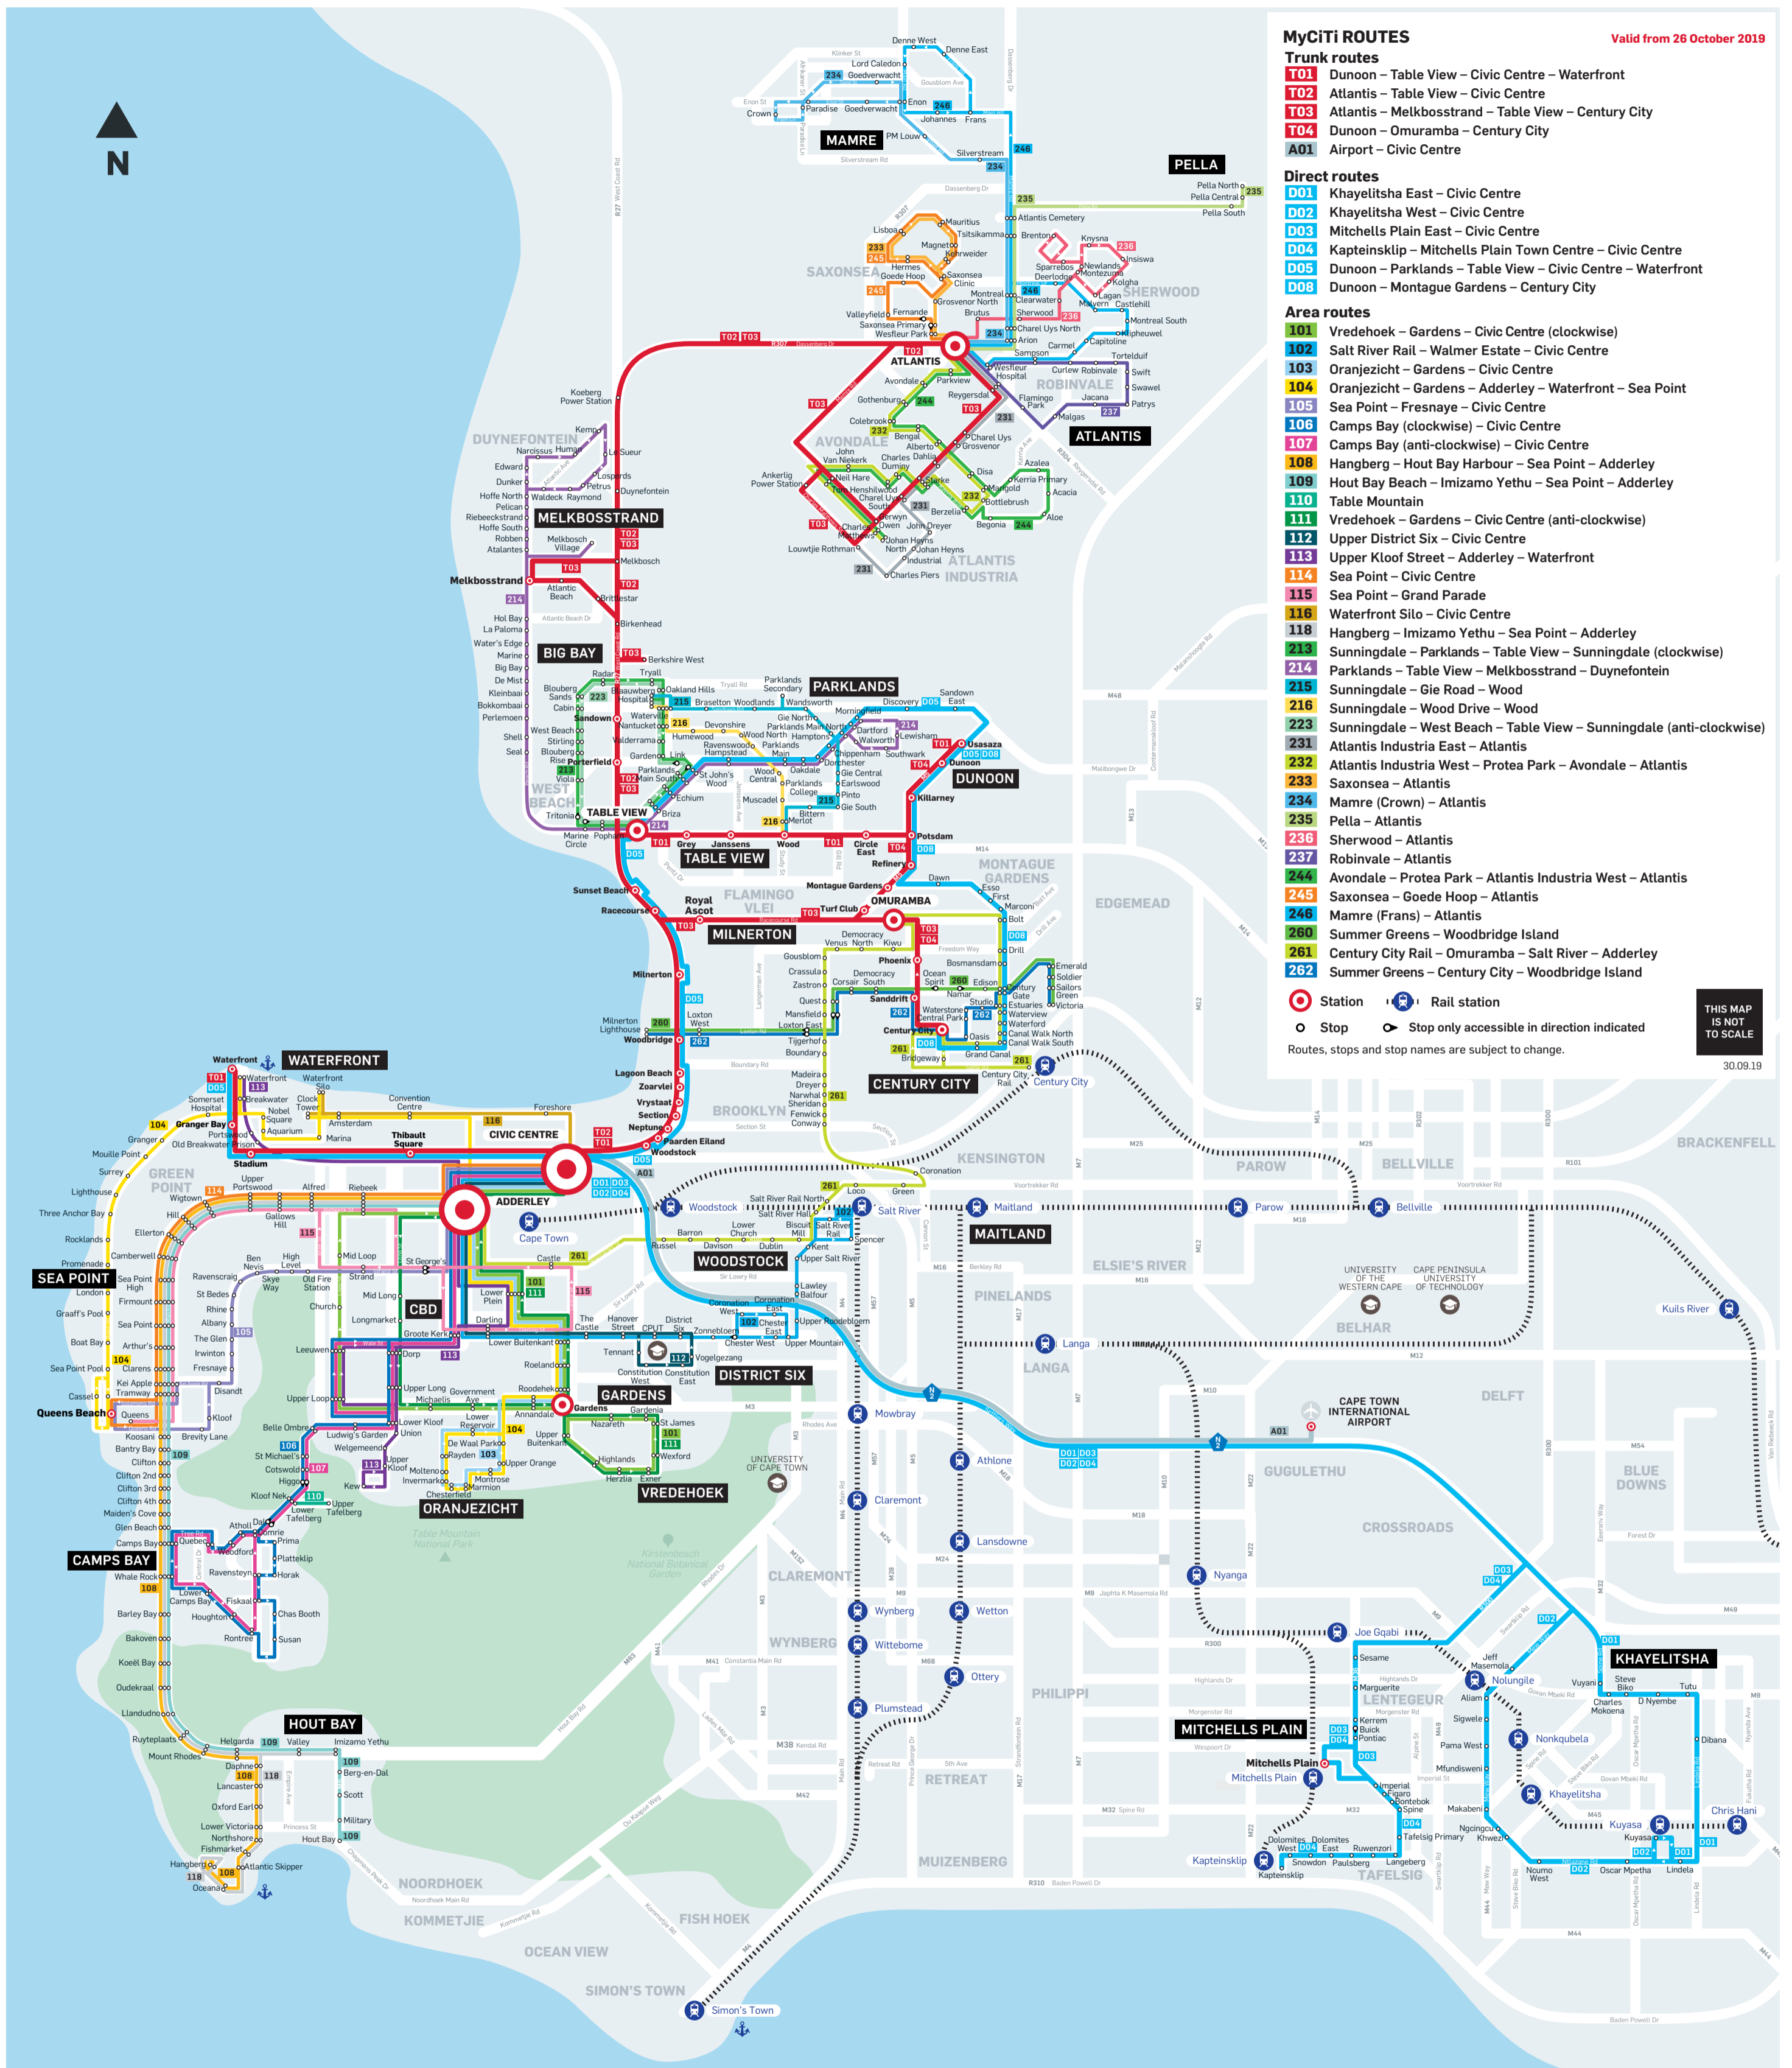

MYCITI SYSTEM MAP - 26 OCTOBER 2019

MyCITI ROUTES Valid from 26 October 2019

Trunk routes

- **T01** Dunoon – Table View – Civic Centre – Waterfront
- **T02** Atlantis – Table View – Civic Centre
- **T03** Atlantis – Melkbosstrand – Table View – Century City
- **T04** Dunoon – Omuramba – Century City
- **A01** Airport – Civic Centre

Direct routes

- **D01** Khayelitsha East – Civic Centre
- **D02** Khayelitsha West – Civic Centre
- **D03** Mitchells Plain East – Civic Centre
- **D04** Kapteinsklop – Mitchells Plain Town Centre – Civic Centre
- **D05** Dunoon – Parklands – Table View – Civic Centre – Waterfront
- **D08** Dunoon – Montague Gardens – Century City

Area routes

- **101** Vredehoek – Gardens – Civic Centre (clockwise)
- **102** Salt River Rail – Walmer Estate – Civic Centre
- **103** Oranjezicht – Gardens – Civic Centre
- **104** Oranjezicht – Gardens – Adderley – Waterfront – Sea Point
- **105** Sea Point – Fresnaye – Civic Centre
- **106** Camps Bay (clockwise) – Civic Centre
- **107** Camps Bay (anti-clockwise) – Civic Centre
- **108** Hangberg – Hout Bay Harbour – Sea Point – Adderley
- **109** Hout Bay Beach – Imizamo Yethu – Sea Point – Adderley
- **110** Table Mountain
- **111** Vredehoek – Gardens – Civic Centre (anti-clockwise)
- **112** Upper District Six – Civic Centre
- **113** Upper Kloof Street – Adderley – Waterfront
- **114** Sea Point – Civic Centre
- **115** Sea Point – Grand Parade
- **116** Waterfront Silo – Civic Centre
- **118** Hangberg – Imizamo Yethu – Sea Point – Adderley
- **213** Sunningdale – Parklands – Table View – Sunningdale (clockwise)
- **214** Parklands – Table View – Melkbosstrand – Duynfontein
- **215** Sunningdale – Gie Road – Wood
- **216** Sunningdale – Wood Drive – Wood
- **223** Sunningdale – West Beach – Table View – Sunningdale (anti-clockwise)
- **231** Atlantis Industria East – Atlantis
- **232** Atlantis Industria West – Protea Park – Avondale – Atlantis
- **233** Saxoosia – Atlantis
- **234** Mamre (Crown) – Atlantis
- **235** Pella – Atlantis
- **236** Sherwood – Atlantis
- **237** Robinvale – Atlantis
- **244** Avondale – Protea Park – Atlantis Industria West – Atlantis
- **245** Saxoosia – Goede Hoop – Atlantis
- **246** Mamre (Frans) – Atlantis
- **260** Summer Greens – Woodbridge Island
- **261** Century City Rail – Omuramba – Salt River – Adderley
- **262** Summer Greens – Century City – Woodbridge Island

Station **Rail station**

Stop Stop only accessible in direction indicated

Routes, stops and stop names are subject to change.

THIS MAP IS NOT TO SCALE
30.09.19